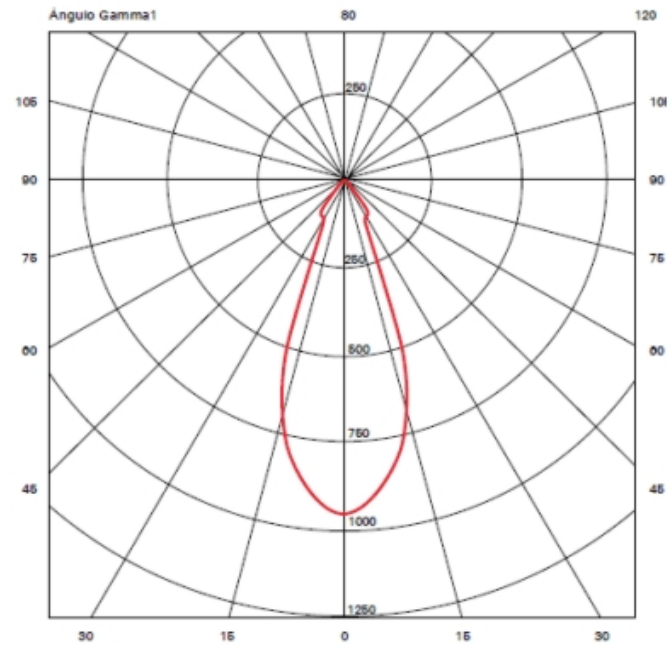

HALOGEN 75 W