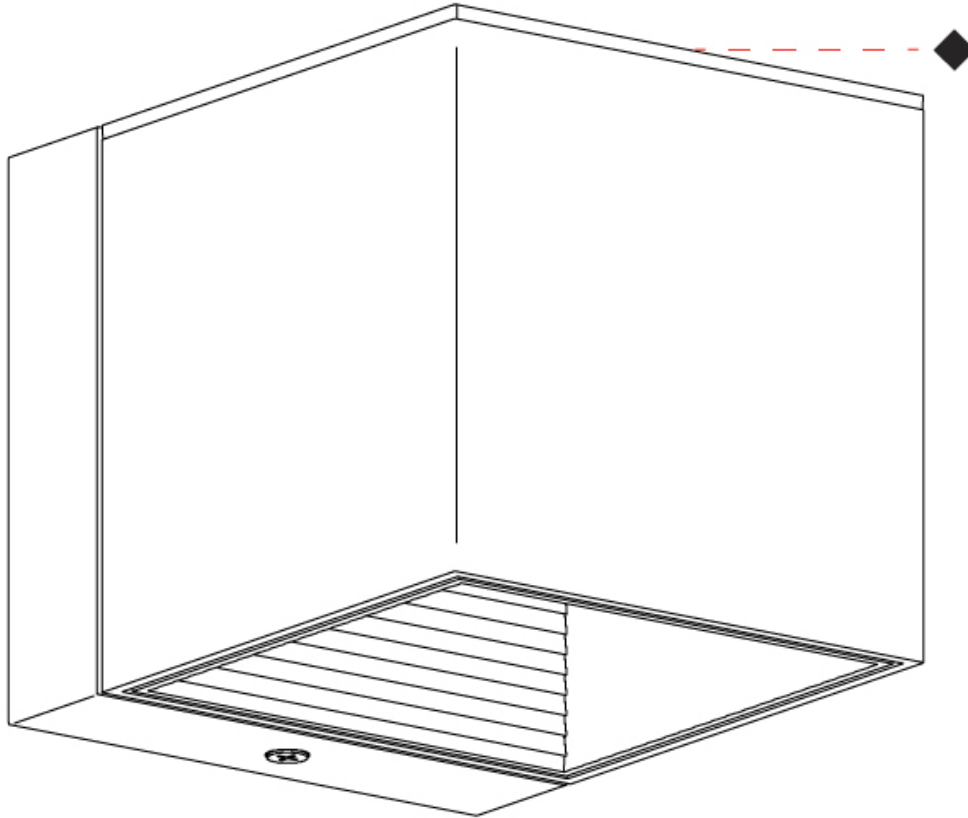

DAU SINGLE SURFACE

D93239-

PROJECT _____

TYPE _____

SPECIFIER _____

QUANTITY _____

DATE _____

D