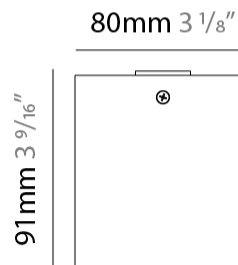

DAU SINGLE SURFACE

D92126R9-

base number Finish
Options

PROJECT
TYPE
SPECIFIER
QUANTITY
DATE

1. To build a product code in our configurator select the specify button on the base model # product page
2. To build a manual product code on this datasheet choose from the options listed below in blue font and add the suffix to the base model #

GENERAL

Series: Dau
Subseries: Dau Single
Brand: Milan
Division: Design
Mounting Type: Surface
Mounting Location: Ceiling
Subcategory: Downlight

PHYSICAL

Shape: Cube
Length (mm): 80
Length (in): 3 1/8
Width (mm): 80
Width (in): 3 1/8
Height (mm): 91
Height (in): 3 9/16
Light Distribution: Direct
Fixture Finish: BAL / MWL / BSL
Fixture Material: Extruded Aluminum

ELECTRICAL

Lamp Type: LED
Input Wattage (W): 10
Total Output Wattage (W): 9.3
Dimming: Tri-Mode (Non-Dimming and Phase Dimming (120Vac only) and 0-10V Dimming)
Driver Included: No
Driver Location: Remote
Driver Type: Constant Current
Input Voltage (V): 120 - 277
Constant Current (MA): 350

LED

Number of LEDs: 1
Color Temperature (°K): 3000
Max. Delivered Lumen (lm): 956
CRI: >90 CRI
Lamp Life (hrs): 50000

OPTICAL

RATINGS AND CERTIFICATIONS

Certified By: Certified for North American Standards
IP rating: IP20