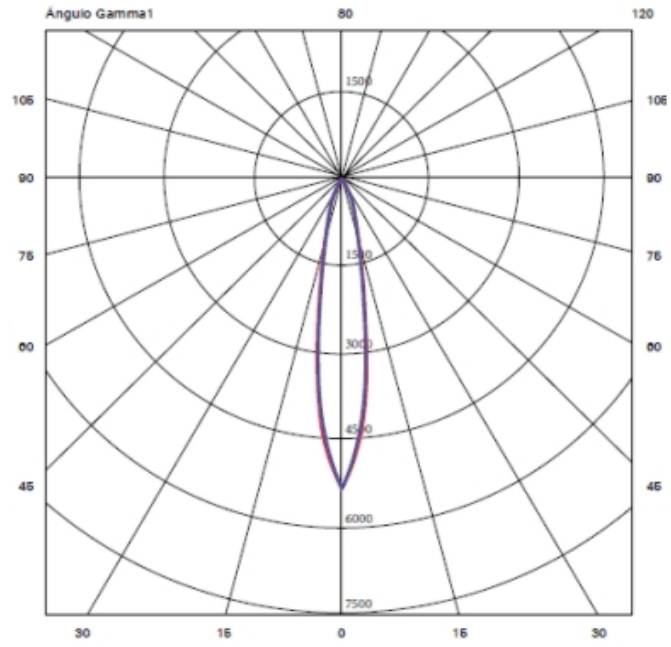

DAU SINGLE SURFACE

D92014-

PROJECT	
TYPE	
SPECIFIER	
QUANTITY	
DATE	

LED 5 W

D